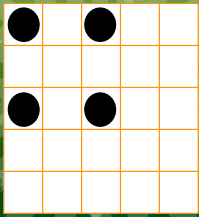

1PM SESSION

BINGO