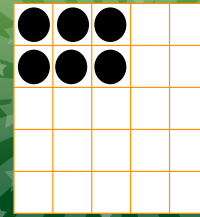

BINGO

**DOUBLE
ACTION**
PAYS \$250

BINGO

**HARDWAY 6
PACK**
PAYS \$300

BINGO

**HARDWAY
ANY 2
BLOCKS OF 4**
PAYS \$300

BINGO

SINGLE LINE
BINGO IN 3
DIFFERENT
SQUARES OF
YOUR 9 ON