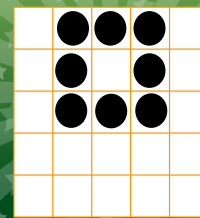

**RAILROAD
TRACKS**
PAYS $500

BINGO