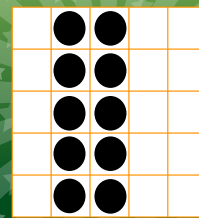

**HARDWAY
ANY 2
BLOCKS OF 4**
PAYS $300

BINGO

SINGLE LINE
BINGO IN 3
DIFFERENT
SQUARES OF
YOUR 9 ON

**TIC TAC
TOW**
PAYS $250

BINGO