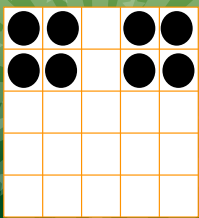

BINGO

**DOUBLE
ACTION**
PAYS \$250

BINGO

**HARDWAY 6
PACK**
PAYS \$300

BINGO

**HARDWAY
ANY 2
BLOCKS OF 4**
PAYS \$300

BINGO

SINGLE LINE
BINGO IN 3
DIFFERENT
SQUARES OF
YOUR 9 ON

**TIC TAC
TOW**
PAYS \$250

BINGO

**RAILROAD
TRACKS**
PAYS \$500

BINGO

**SMALL
FRAME**
PAYS \$500

BINGO

**CALLER'S
CHOICE**
PAYS \$1,000

BINGO