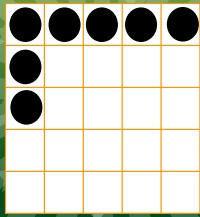

**SMALL
CORNER**
PAYS $200

BINGO